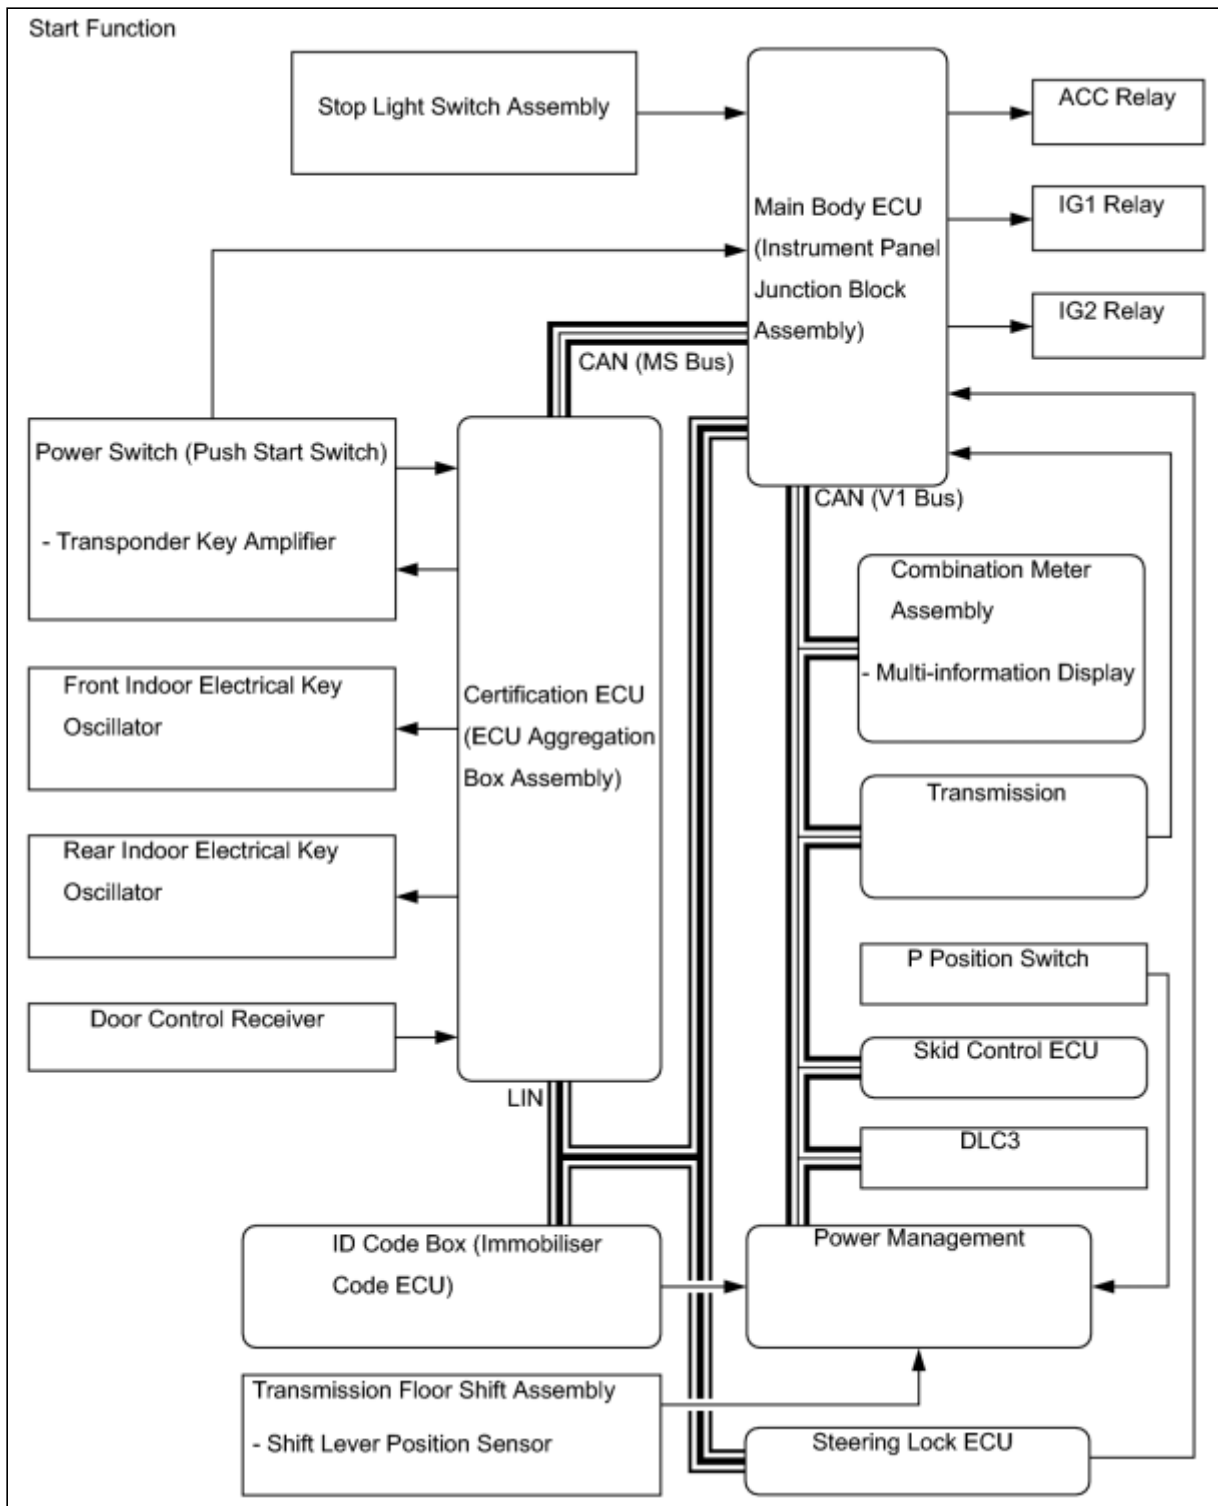

Last Modified: 8-20-2013	6.4	Doc ID: RM000005DBL002X
Model Year: 2014	Model: RAV4 EV	Prod Date Range: [09/2013 -]
Title: THEFT DETERRENT / KEYLESS ENTRY: SMART KEY SYSTEM: SYSTEM DIAGRAM; 2014 MY RAV4 EV [09/2013 -]		

SYSTEM DIAGRAM

Entry Function