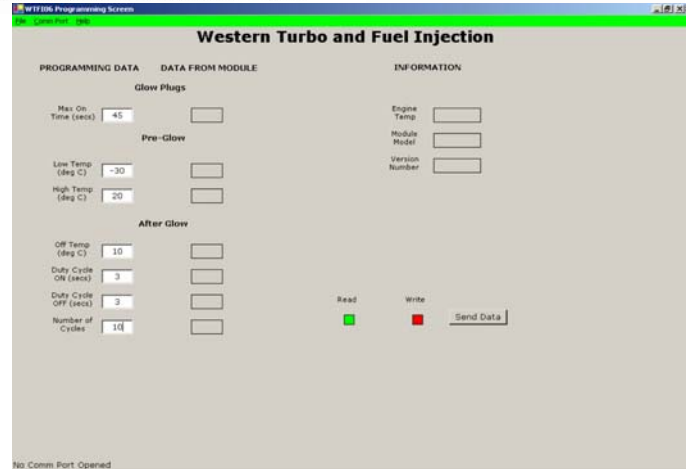

Western Turbo's Universal Programmable Glow Plug Controller can decrease glow plug "on" time by measuring engine temperature. It can even provide cycled "afterglow" reducing smoke for environmentally sensitive situations.