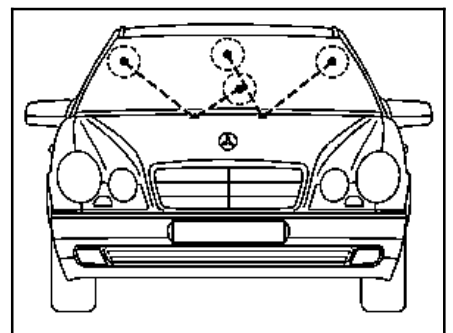

P82.35-2021-01

**MODEL 170**

**i** The spray jet must hit the glass surface in the marked area.

P82.35-2022-01

**MODEL 202**

**i** The spray jet should hit the glass surface in the marked area.

P82.35-2026-01

1 Correct windshield washer system spray nozzle settings if necessary using  adjusting pin.

**i** The spray jet must hit the windshield in the marked area.

**Models 208, 210, shown on model 210**

P82.35-2024-01