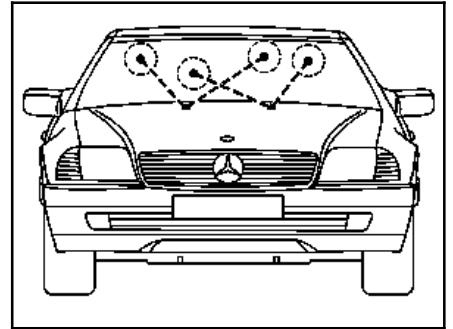

110 589 02 63 00

Adjusting tool

**MODEL 124**

**i** The spray jet must hit the glass surface in the marked area.

P82.35-2023-01

**MODEL 129**

**i** The spray jet should hit the glass surface in the marked area.

P82.35-2020-01

**Model 140**

**i** The spray jet must hit the glass surface in the marked area.

P82.35-2019-01

**Model 168, 414 shown on model 168**

**i** The spray jet should hit the glass surface in the marked area.