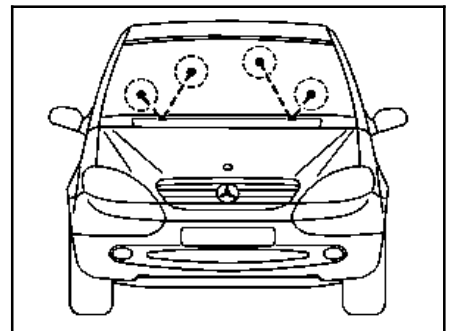

110 589 02 63 00

Adjusting tool

**MODEL 124**

**i** The spray jet must hit the glass surface in the marked area.

P82.35-2023-01

**MODEL 129**

**i** The spray jet should hit the glass surface in the marked area.

P82.35-2020-01

**Model 140**

**i** The spray jet must hit the glass surface in the marked area.

P82.35-2019-01

**Model 168, 414 shown on model 168**

**i** The spray jet should hit the glass surface in the marked area.

1 Correct windshield washer system spray nozzle settings if necessary using  adjusting pin.

**i** The spray jet must hit the windshield in the marked area.

**Models 208, 210, shown on model 210**

P82.35-2024-01