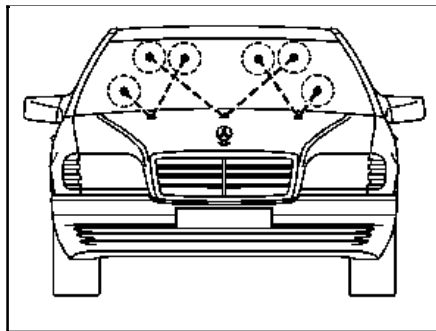

110 589 02 63 00

Adjusting tool

**MODEL 124**

**i** The spray jet must hit the glass surface in the marked area.

P82.35-2023-01

**MODEL 129**

**i** The spray jet should hit the glass surface in the marked area.

P82.35-2020-01

**Model 140**

**i** The spray jet must hit the glass surface in the marked area.

P82.35-2019-01

**Model 168, 414 shown on model 168**

**i** The spray jet should hit the glass surface in the marked area.

1 Correct windshield washer system spray nozzle settings if necessary using  adjusting pin.

**i** The spray jet must hit the windshield in the marked area.

**Models 208, 210, shown on model 210**

P82.35-2024-01