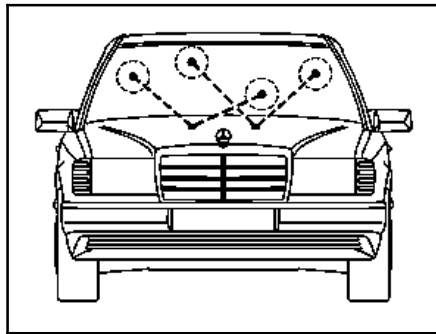

110 589 02 63 00

Adjusting tool

**MODEL 124**

**i** The spray jet must hit the glass surface in the marked area.

P82.35-2023-01

**MODEL 129**

**i** The spray jet should hit the glass surface in the marked area.

P82.35-2020-01

**Model 140**

**i** The spray jet must hit the glass surface in the marked area.

P82.35-2019-01

**Model 168, 414 shown on model 168**

**i** The spray jet should hit the glass surface in the marked area.

1 Correct windshield washer system spray nozzle settings if necessary using  adjusting pin.

**i** The spray jet must hit the windshield in the marked area.

**Models 208, 210, shown on model 210**

P82.35-2024-01